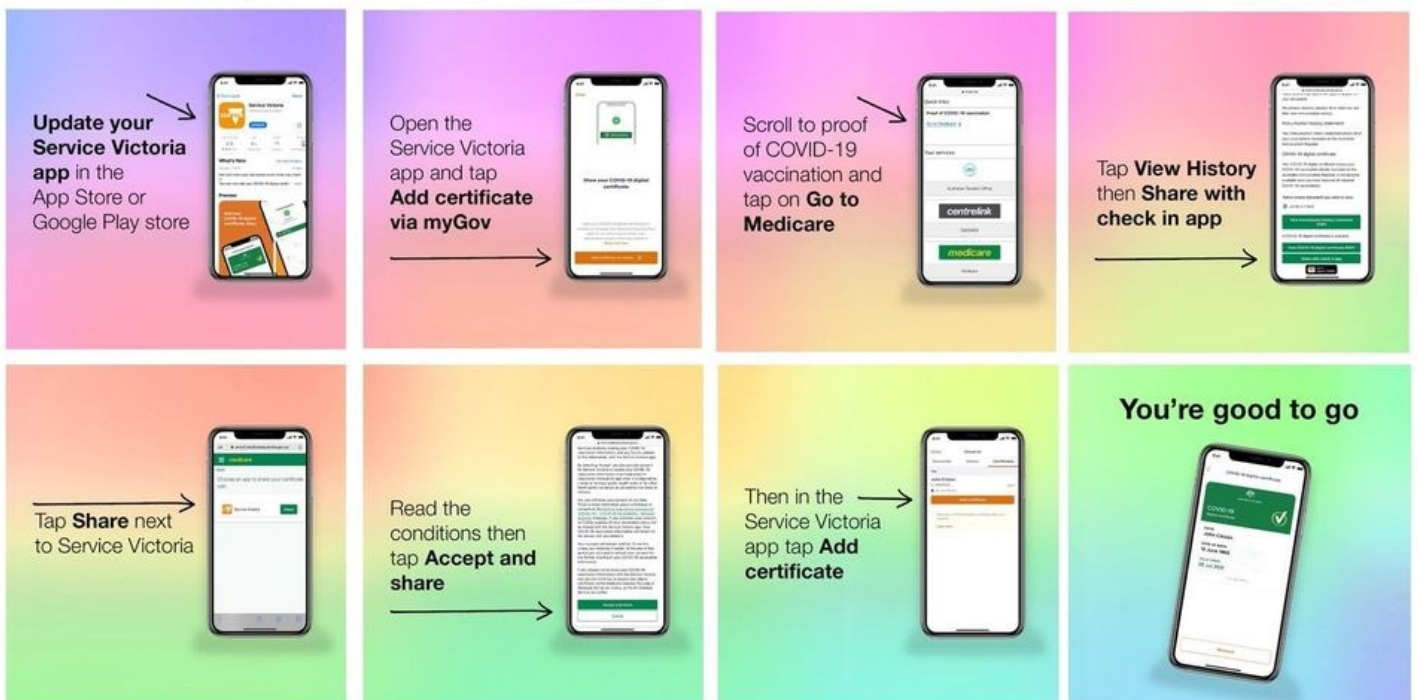

BAPTISMS UNTIL THE END OF 2021

If you are wishing to baptise your child before the end of the year, here are the dates & times—

- 20 November—11 am & 12pm
- 27 November—11 am & 12pm
- 4 December—11 am & 12pm
- 11 December—11 am & 12pm

Please note these sessions are for fully vaccinated people.

CONFIRMATION - ST LUKE'S SACRAMENTAL PROGRAM

This weekend we celebrate the Sacrament of Confirmation for the children that attend St Luke's Sacramental Program. We ask that you pray for these children as they journey to their

ROTARY CHARITY RACE NIGHT SATURDAY 27/11/2021

Sick of COVID lockdown? Enjoy an exciting night of harness racing whilst helping out local community projects.

Take part in the Rotary Clubs of Melton & Melton Valley and Harness Racing Victoria 10th annual charity race night to help raise funds for Combined Churches Caring Melton (Foodbank) The Gap on Graham (Melton Youth Services) Women's Ovarian Cancer Foundation and Cancer Council (Melton HRV Relay for Life).

Tickets are $55 each, 6.00PM for a 6.30PM start. INC: 2 Course meal, race book, raffles, sweeps and auction items. Dress code: Neat Casual.

Organise a table of 10, or be part of a table of 10.

Co ordinator Brendan Richards said that bookings may be made through him on 0418 883 550.

All attendees must be double vaxxed.

How to add your COVID-19 digital certificate to the **Service Victoria** app

The Parish of Melton is committed to the safety, wellbeing and dignity of all children and vulnerable adults

First Aid is located in the Lay-Sacristy. The Defibrillator is located in the foyer of St Catherine of Siena Catholic Primary School.